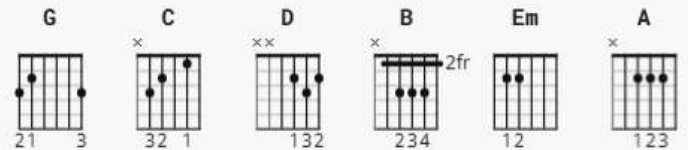

Hello Mary Lou

 by Ricky Nelson

Key: A

Capo: 2nd fret

Strum:

D-DuD-Du

[Chorus]

G **C**
I said, Hello Mary Lou, goodbye heart.
G **D**
Sweet Mary Lou I'm so in love with you.
G **B** **Em**
I knew Mary Lou..we'd never part,
A **D** **G C G**
So, Hell..o Mary Lou, goodbye heart.

[Verse 1]

G
You passed me by one sunny day,
C
flashed those big brown eyes my way,
G **D**
And ooo, I wanted you forever more.
G
Now, I'm not one that gets around,
C
I swear my feet stuck to the ground,
G **D** **G C G**
and though I never did meet you before.

[Chorus]

G **C**
I said, Hello Mary Lou, goodbye heart.
G **D**
Sweet Mary Lou I'm so in love with you.
G **B** **Em**
I knew Mary Lou..we'd never part,
A **D** **G C G**
So, Hell..o Mary Lou, goodbye heart.

Guitar

[Verse 2]

G
I saw your lips I heard your voice,
C
believe me, I just had no choice.
G **D**
Wild horses couldn't make me stay away.
G
I thought about a moonlit night,
C
my arms around you good and tight,
G **D** **G C G**
that's all I had to see, for me to say...